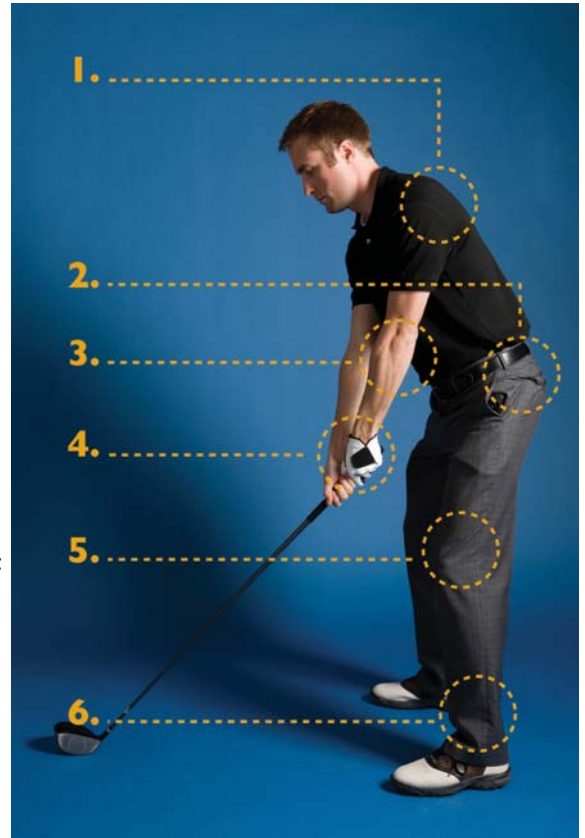

DIGISIGHT PT Features

- **Easy to use** – DIGISIGHT^{PT} is built for therapists, trainers, and coaches, not the IT department. Technical support and maintenance packages are available. All support is performed by our in-house engineers (first 90 days online support included in system price). A User manual and Quick-Start guides are provided with each system to get you up and running quickly.
- **Stable** – Peninsular Technologies has been designing and building vision based software and hardware systems for over 10 years. Our systems are in use throughout the United States and Canada.
- **Patented** – we hold patents on our “random access to video” feature that allows you to tag individual video events, keeping specific notes for further analysis and comparison.
- **Analyst’s Toolkit** – The analyst can use any of the included tools: horizontal lines, vertical lines, grid patterns, and angle measurement tools. Another tool is the ability to review Side-by-Side videos of two different recording sessions. This is a powerful tool to help guide the client during rehabilitation and measure progress between video sessions
- **Licensing and Warranty** – Individual system license and 12 month conditional warranty included in system purchase price.

DIGISIGHT^{PT} Standard Components Include:

- Desktop Computer – Windows XP Professional Operating System
- Core 2 Quad processor, 2048 MB RAM System Memory
- 256 MB Separate Video Ram Memory
- 500 GB Hard Disk Drive Internal storage
- DVD R/RW Video Burner
- Wide Screen LCD Monitor
- DIGISIGHT PT Software Package pre-installed
- Entire system tested in-house, before we ship it to you
- Four High Speed Digital Cameras, industrial housing, c-mount lenses, self powered, 480 MB/second USB 2.0 communication interface
- Four Zoom Lenses for variable distance recording
- Four Camera Tripods
- All required camera cabling
- User Manual
- Full manufacturers warranties

System customization and replacement parts are available directly from Peninsular Technologies.

“Getting a full running analysis with Rick was an incredible eye opener. I had no idea that the whole body was so involved in my running. I’ve had analysis in the past, but nothing was as thorough as the experience I gained using this video package.”

— Competitive runner

DIGISIGHT BY

PENINSULAR TECHNOLOGIES

For more information, contact: Sales@DIGISIGHT.com

Peninsular Technologies LLC

DIGISIGHT—Video Motion Analysis

555 Ada Dr. • PO Box 728 • Ada, MI 49301

800-262-7817 • 616-676-9818 (fax)

www.DIGISIGHT.com